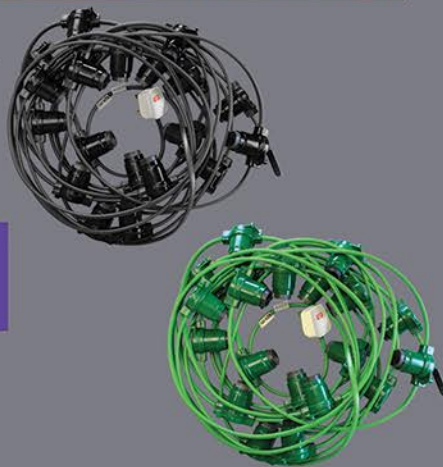

FESTOON LIGHTING

LONG FESTOONS

Pt no.	L/H	Spacing	Length
T8001	100	1.0m	100m
T8002	200	0.5m	100m
T8003	300	0.33m	100m
T8004	400	0.25m	100m
T8002A	100	0.5m	50m
T8002B	50	0.5m	25m

All with 1m lead in as standard.
No plug fitted unless requested.

Choice of Green or Black PVC, or Black Rubber Cable fitted with either BC or ES lampholders rated at IP55

(lamps are extra - see P13).

For special lengths and spacings call the office for a quotation.

For use with 24V or 110V lamps see transformer collection on P14.

SHORTER FESTOONS

Pt no.	L/H	Spacing	Length
T8021	10	0.75m	9.9m
T8023	20	1.0m	22.1m
T8024	20	0.5m	12.7m
T8025	50	0.5m	28.0m
T8026	50	1.0m	52.2m
T8027	40	0.5m	22.6m
T8028	140	0.33m	49.0m

All fitted with 3m lead-in plus BS 13 amp plug (except T8028, it only has 3m lead-in & no plug) plus a set of mounting hooks.