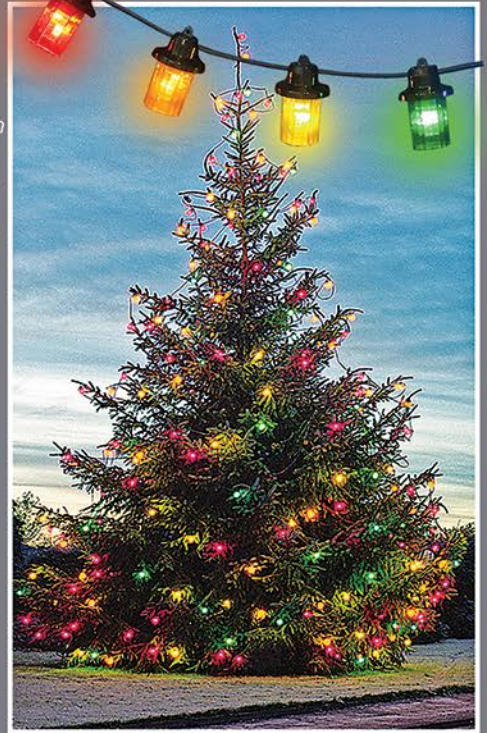

ROYALE LANTERN SETS

Vandal resistant

IP33

Tough lenses in mixed colours.
Black or White rubber or PVC cable complete with a set of mounting hooks.

LED version in red, amber, yellow, green, blue, pink, warm white & white.
Includes 3m lead-in and BS 13A plug.

Pt no.	No. of L/H	L/H Spacing	Overall Length
T7021L	12	0.75m	11.35m
T7023L	24	1.0m	26.1m
T7024L	24	0.5m	14.6m
T7025L	48	0.5m	26.6m
T7026L	48	1.0m	50.1m

All white cable and lantern versions available. Choice of lamp colours.
Can be either 230V or 24V. For 24V see transformers on P14.
Please specify both when ordering.

Incandescent version in red, amber, yellow, green, blue, magenta & clear.
Includes 3m lead-in and BS 13A plug.
230V or 110V options.

Pt no.	No. of L/H	L/H Spacing	Overall Length
T7021	10	0.75m	9.9m
T7023	20	1.0m	22.1m
T7024	20	0.5m	12.7m
T7025	50	0.5m	28.0m
T7026	50	1.0m	52.2m

ALL WHITE LANTERNS